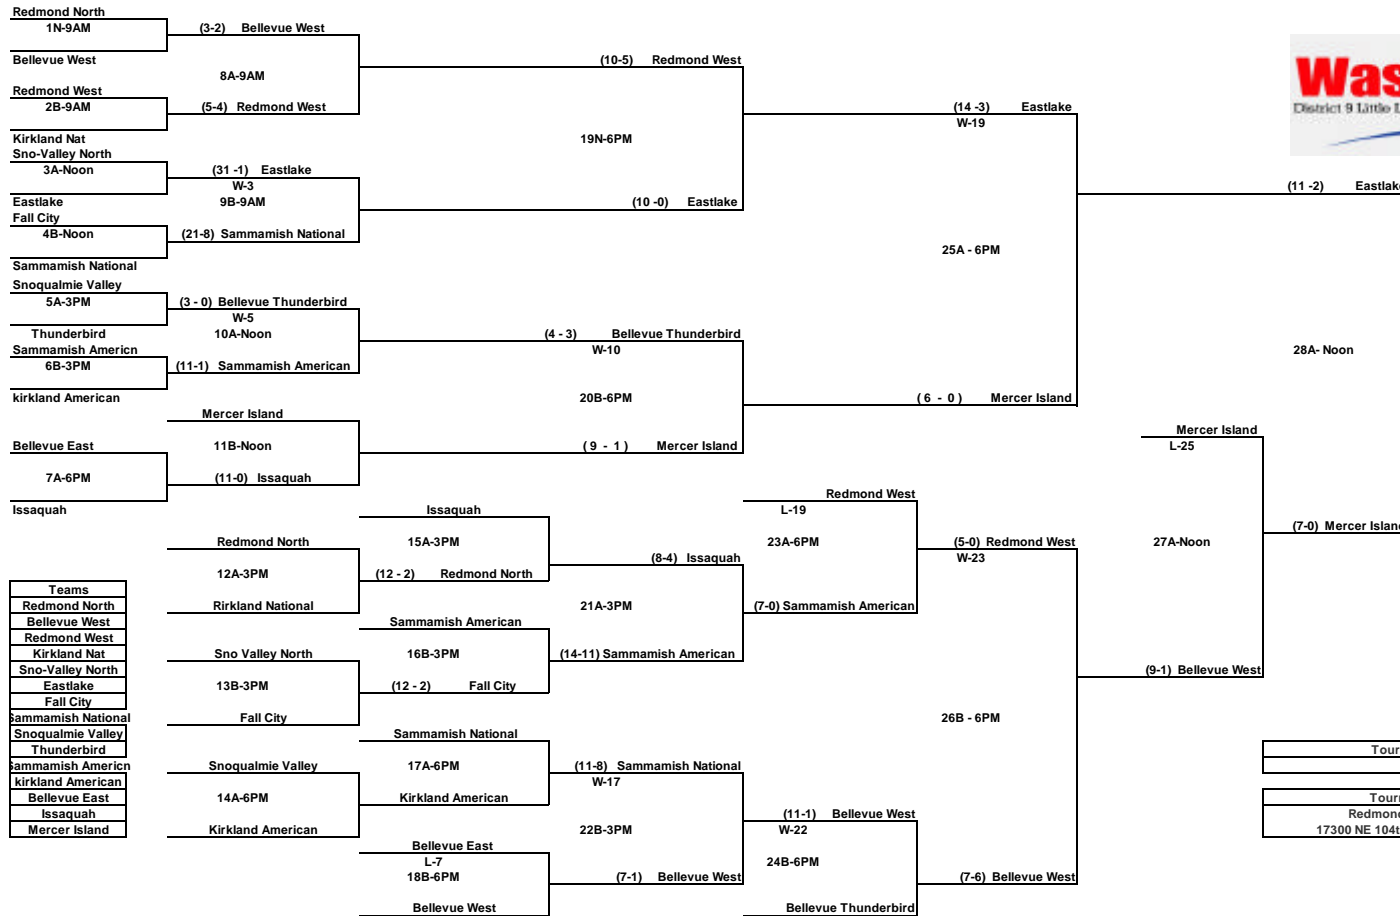

10/11 Year Old All Stars
July 5, 2008 through July 16, 2008

SATURDAY 5-Jul	SUNDAY 6-Jul	MONDAY 7-Jul	TUESDAY 8-Jul	WEDNESDAY 9-Jul	THURSDAY 10-Jul	FRIDAY 11-Jul	SATURDAY 12-Jul	SUNDAY 13-Jul	MONDAY 14-Jul	TUESDAY 15-Jul	WEDNESDAY 16-Jul
-------------------	-----------------	-----------------	------------------	--------------------	--------------------	------------------	--------------------	------------------	------------------	-------------------	---------------------

Eastlake
CHAMPIONS

Teams
Redmond North
Bellevue West
Redmond West
Kirkland Nat
Sno-Valley North
Eastlake
Fall City
Sammamish National
Snoqualmie Valley
Thunderbird
Sammamish American
Kirkland American
Bellevue East
Issaquah
Mercer Island