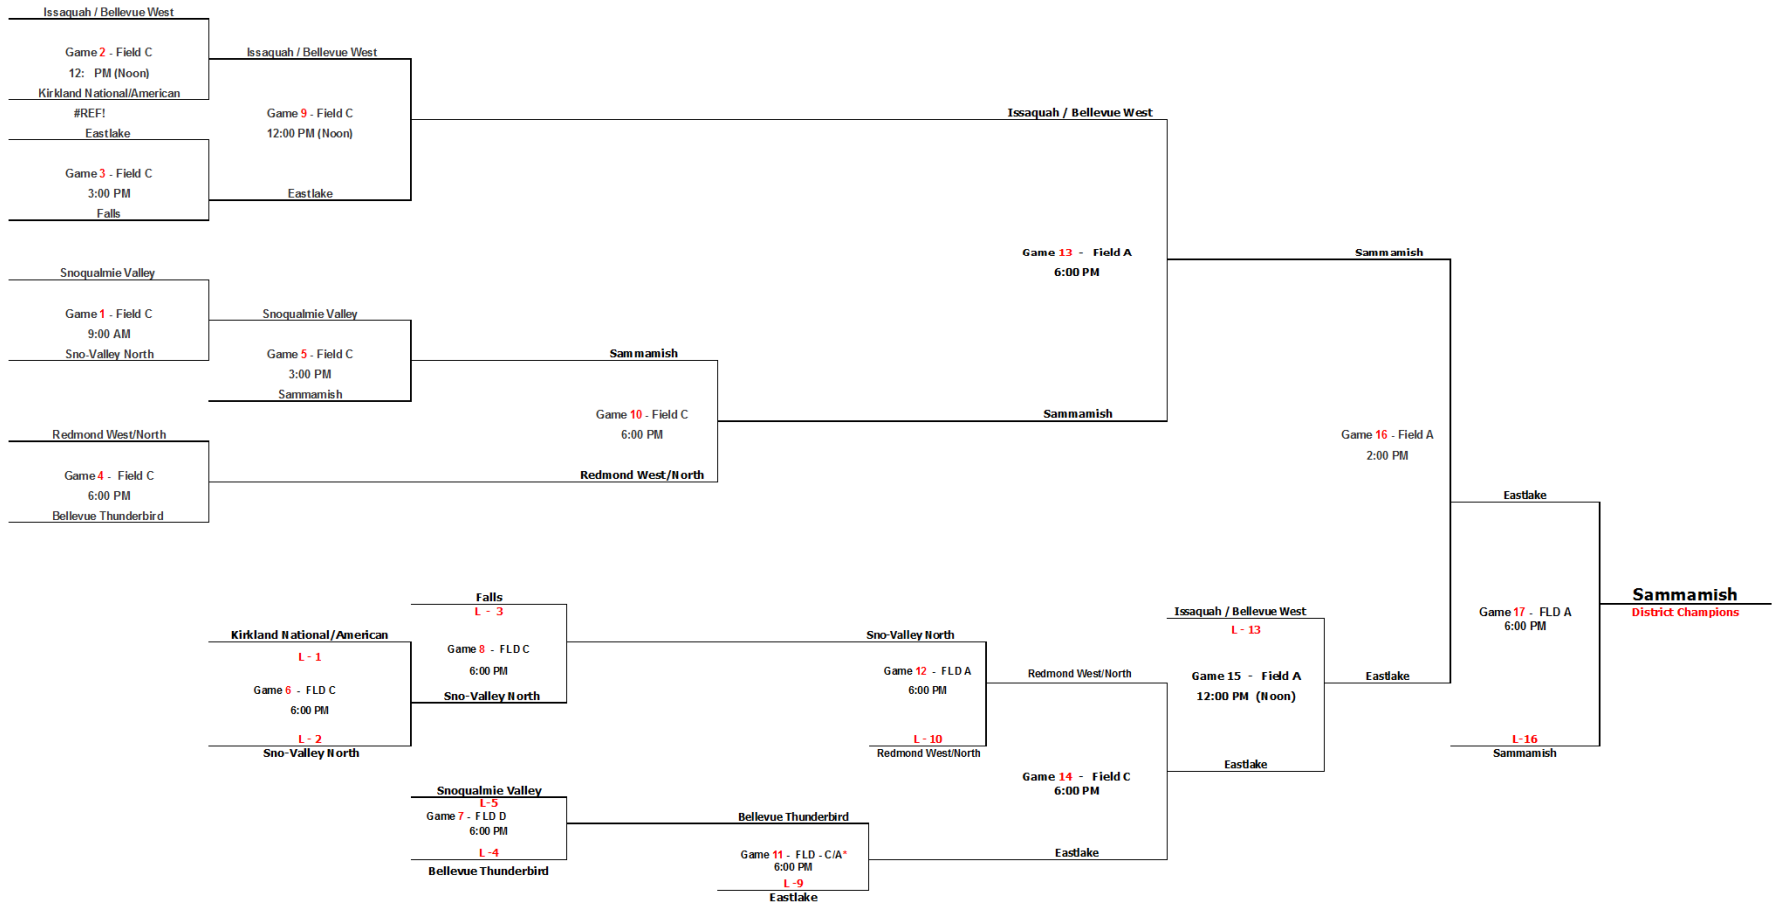

2014 - 9/10 Year Old Softball Division
District 9 - All Star Tournament
Kirkland, WA

Saturday 21-Jun	Sunday 22-Jun	Monday 23-Jun	Tuesday 24-Jun	Wednesday 25-Jun	Thursday 26-Jun	Friday 27-Jun	Saturday 28-Jun	Sunday 29-Jun	Monday 30-Jun	

Tournament dates, times and locations are subject to change at the discretion of the Tournament Director to accommodate for weather, field availability or any other disruption to the tournament.

Everest Park
500 8TH STREET S Kirkland, WA 98033